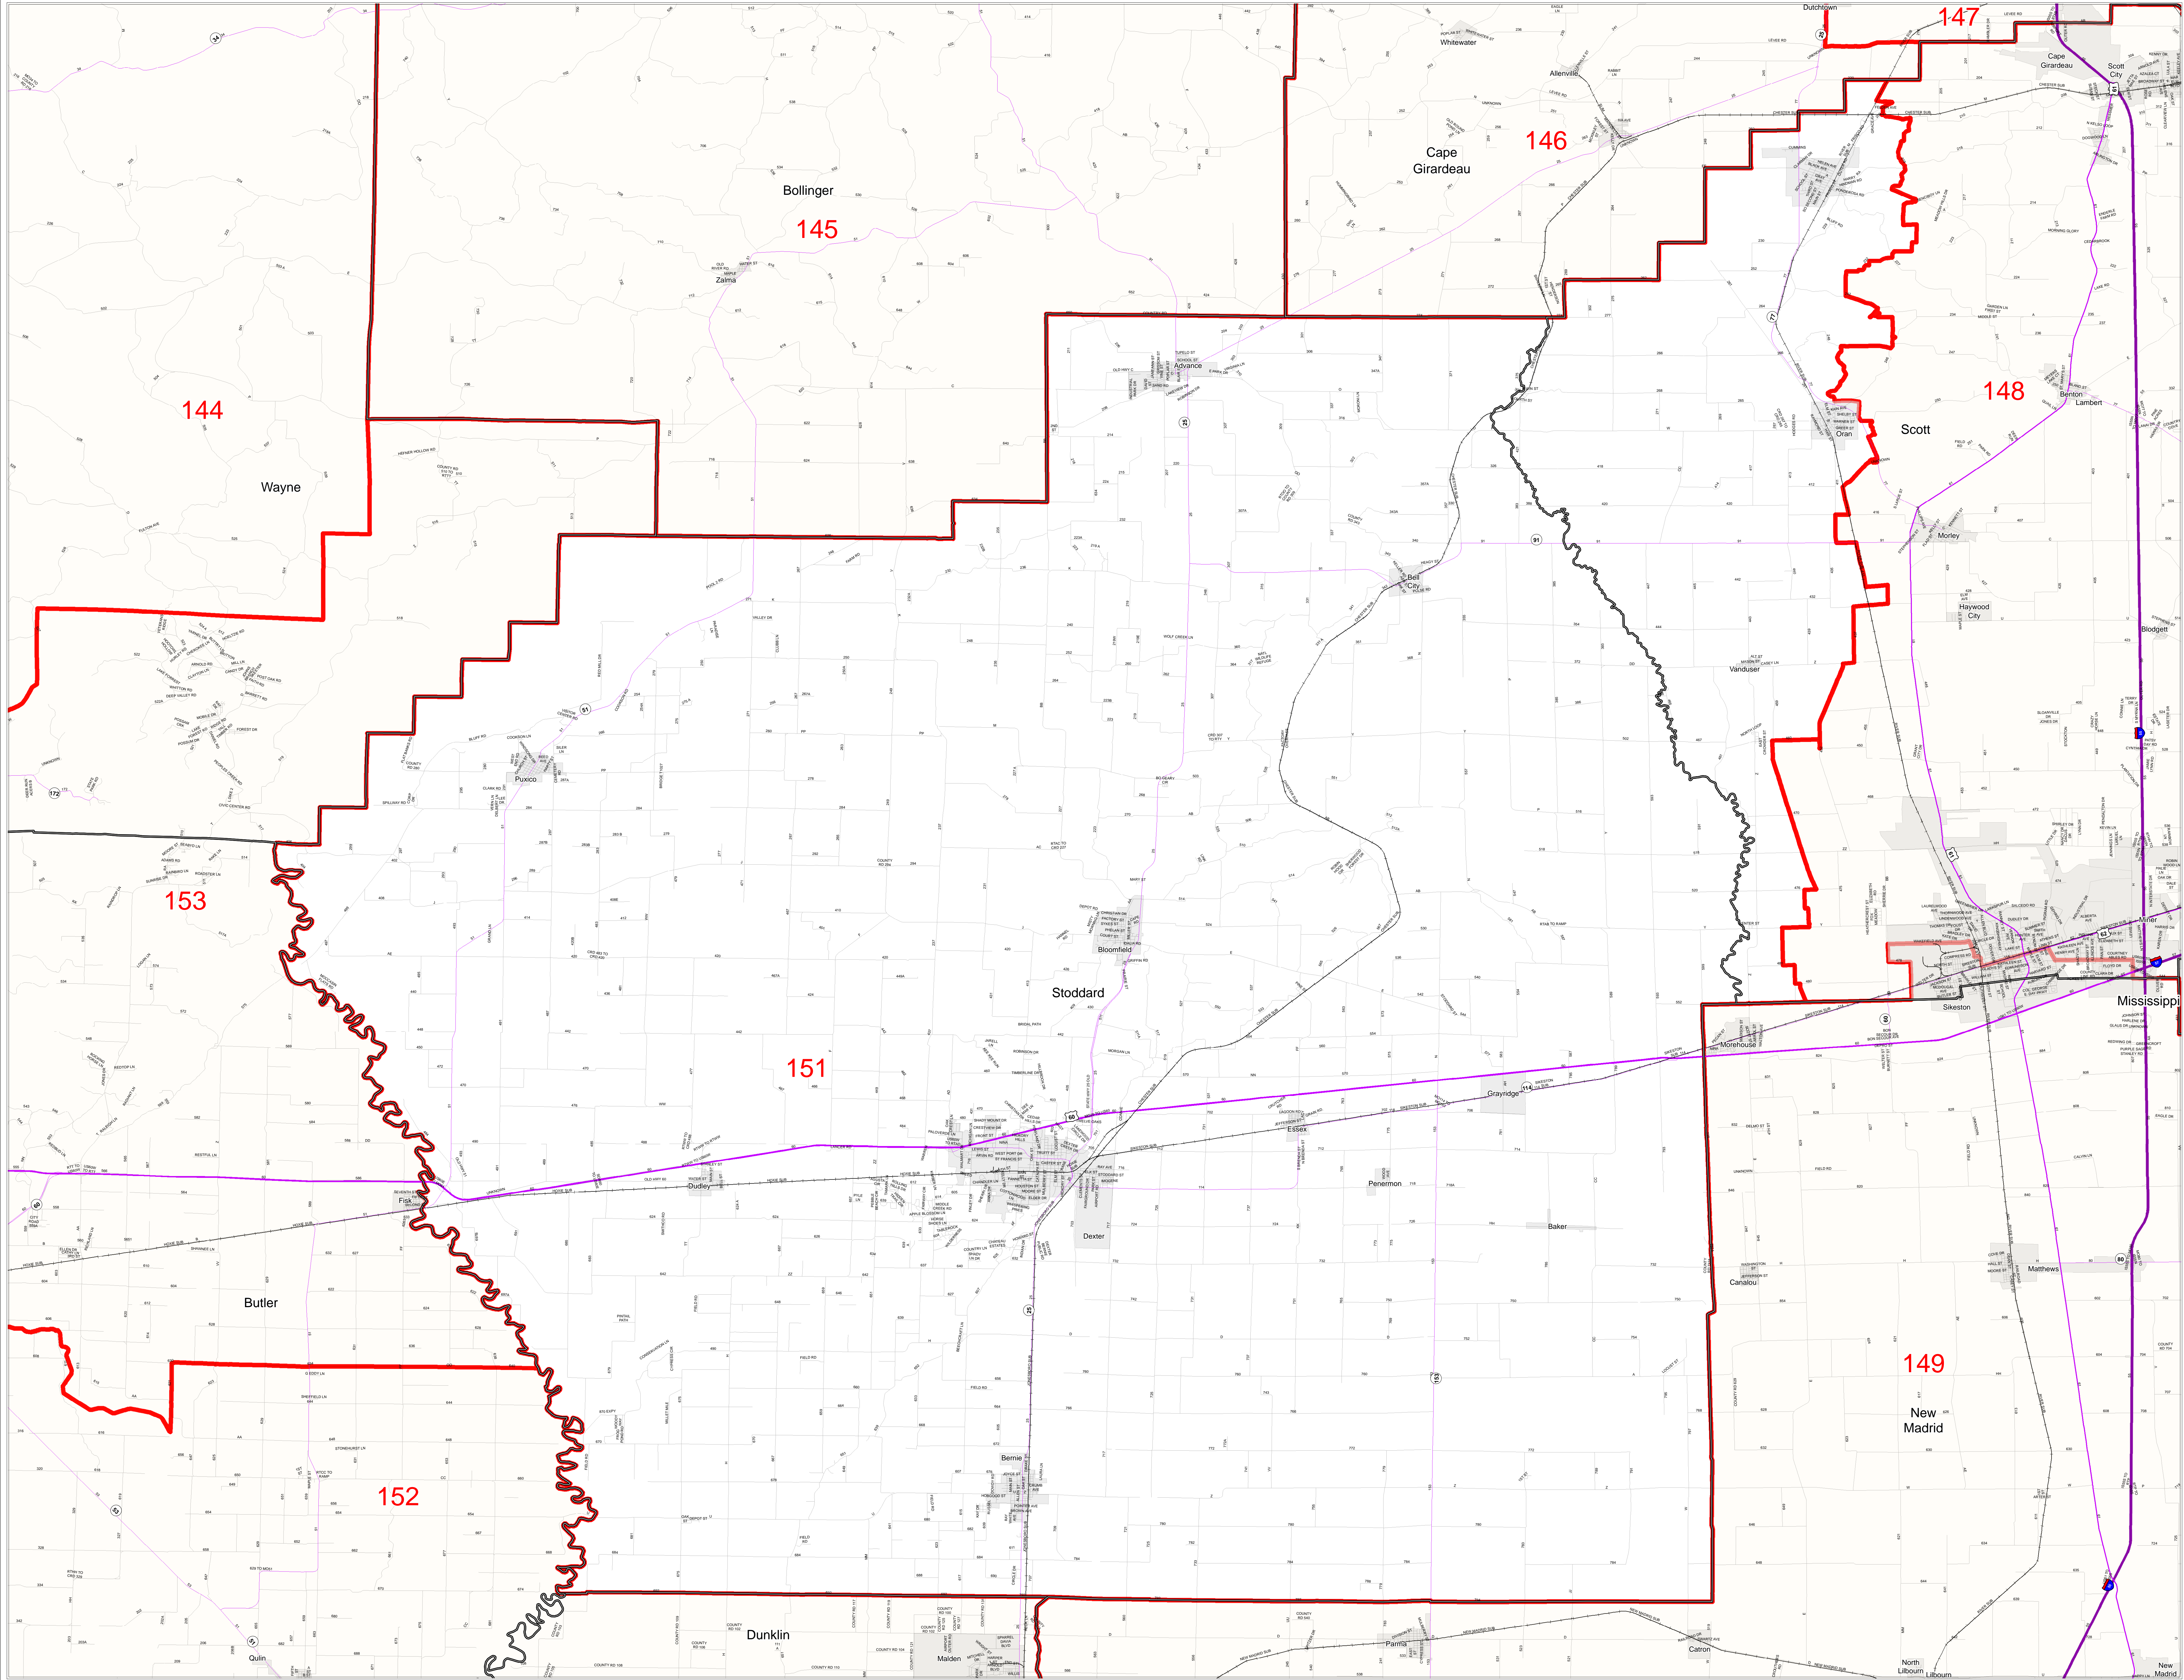

# Missouri State House District Number 151

## House Apportionment Plan 2011

District 151

Map Sheet Extent

- Districts
- Counties
- Interstates
- U.S. Highways
- MO Highways
- Streets
- Incorporated Places\*
- Area Outside of Featured District

Note: \*Includes census designated places (CDPs).